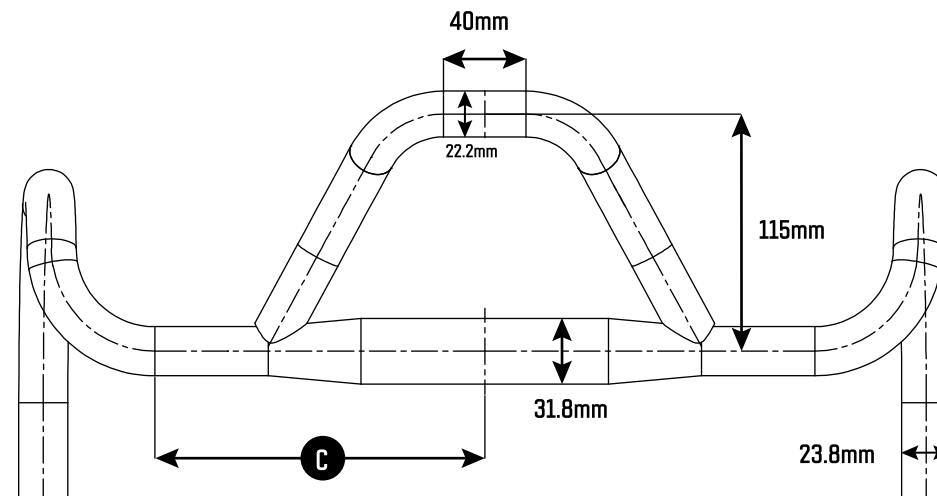

HANDLEBARS

MODEL: AERO DROP

FEATURES:

INTEGRATED AERO EXTENSION

ALLOY 6061-T6 MATERIAL

VARIOUS WIDTHS (38cm-46cm)

31.8mm BAR DIAMETER

INTENDED USE: ROAD, GRAVEL RACE, COMMUTING

BAR WIDTH	A	B	C	WEIGHT
38cm	380mm	412mm	140mm	415g
40cm	400mm	432mm	150mm	420g
42cm	420mm	452mm	160mm	425g
44cm	440mm	472mm	170mm	430g
46cm	460mm	492mm	180mm	435g